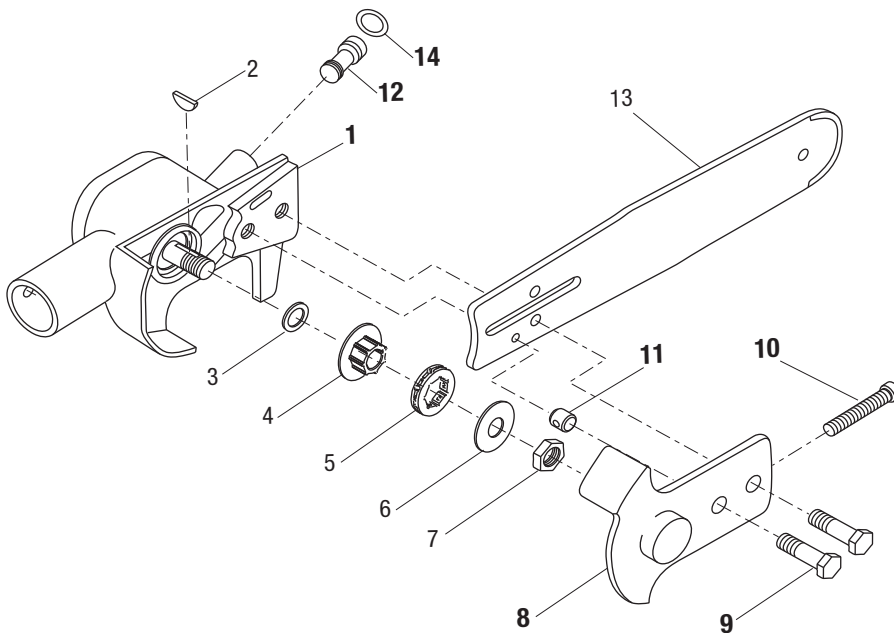

Old Serial Code Configuration