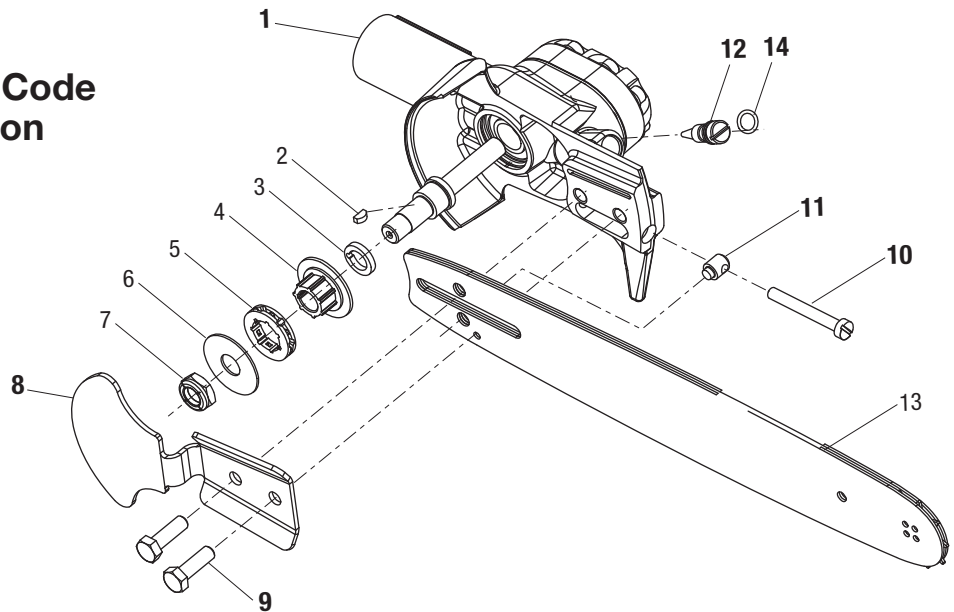

Description

This kit is intended to convert an old serial code saw to a new serial code saw.

The kit includes items 1, 8, 9, 10, 11, 12, and 14 of the new serial code configuration.

Note: The individual parts in the kit are not backwards compatible and will not work for an old serial code.

Refer to the Service Manual (99912864) for installation instructions.

Purpose of this Manual

This manual is intended to familiarize all personnel with a serial code change and retrofit kit that affect the following saws:

Saw Cat. No.	Old Serial Code	New Serial Code
38568	FRM	AMM
38569	AJN	AMR
43177	FRD	AMN
43178	FRR	AMP
LRF75	GLZ	AMT
LRF88	GLY	AMS

New Serial Code Configuration