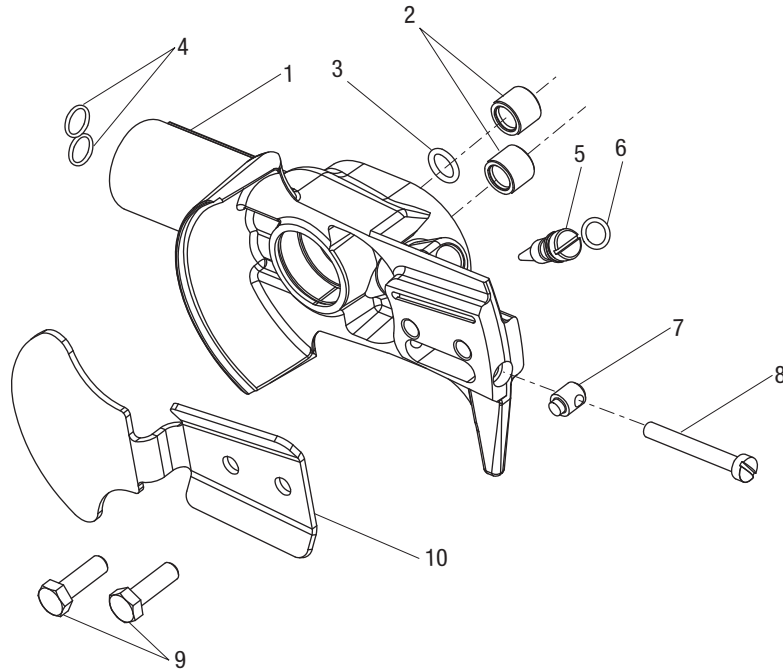

Register this product at www.greenlee.com

Description

This kit is intended to convert an old serial code saw to a new serial code saw.

The kit includes items 1, 8, 9, 10, 11, 12, and 14 of the new serial code configuration.

Note: The individual parts in the kit are not backwards compatible and will not work for an old serial code.

Refer to the Service Manual (99912864) for installation instructions.

Purpose of this Manual

This manual is intended to familiarize all personnel with a serial code change and retrofit kit that affect the following saws:

Key	UPC No. 78-3310-	Part No.	Description	Qty
1	02089	52058055	Saw head assembly (includes items 2-4)	1
2	41591	50415911	Needle bearing.....	2
3			O-ring, .500 x .687 x .093-80.....	1
4			O-ring, .437 x .567 x .062-90.....	2
5	02092	52047936	Screw, metering	1
6			O-ring, .375 x .500 x .062-70.....	1
7	02094	52054770	Dog	1
8	41662	50416621	Screw, adjusting 1/4-20 machine	1
9	55360	90553608	Hex head cap, 5/16-18 x 1.00	2
10	02093	52047938	Cover	1