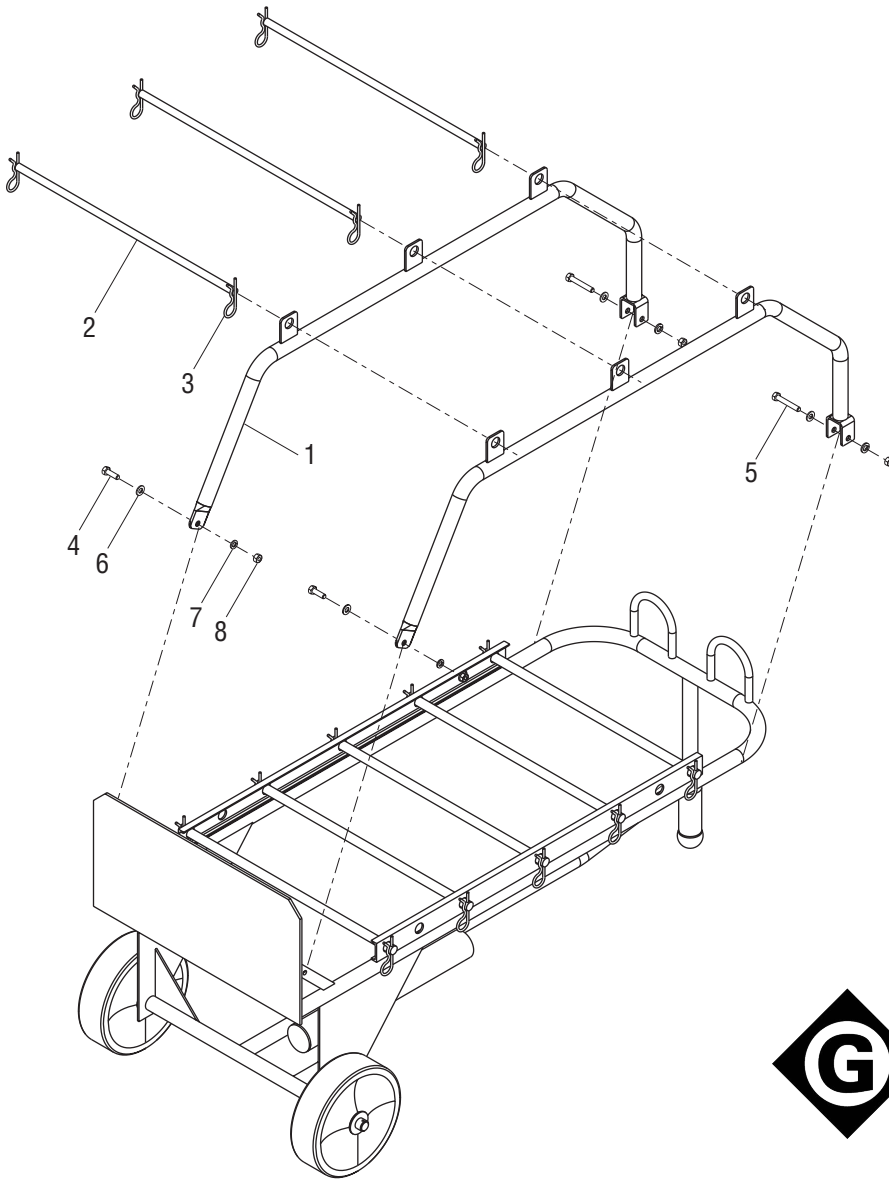

# PARTS LIST

## 10462 Expander Kit for 38733 Hand Truck Wire Cart

Key	Part No.	Description	Qty
1	501 0456.0	Frame weldment .....	2
2	503 8774.0	Spindle .....	3
3	905 3685.1	Clip .....	6
4	905 5360.8	Bolt, 5/16 x 1 .....	2
5	905 1166.2	Bolt, 5/16 x 2 .....	2
6	905 2335.0	Washer, flat .....	4
7	905 1602.8	Lock washer .....	4
8	905 1594.3	Nut, 5/16 hex .....	4